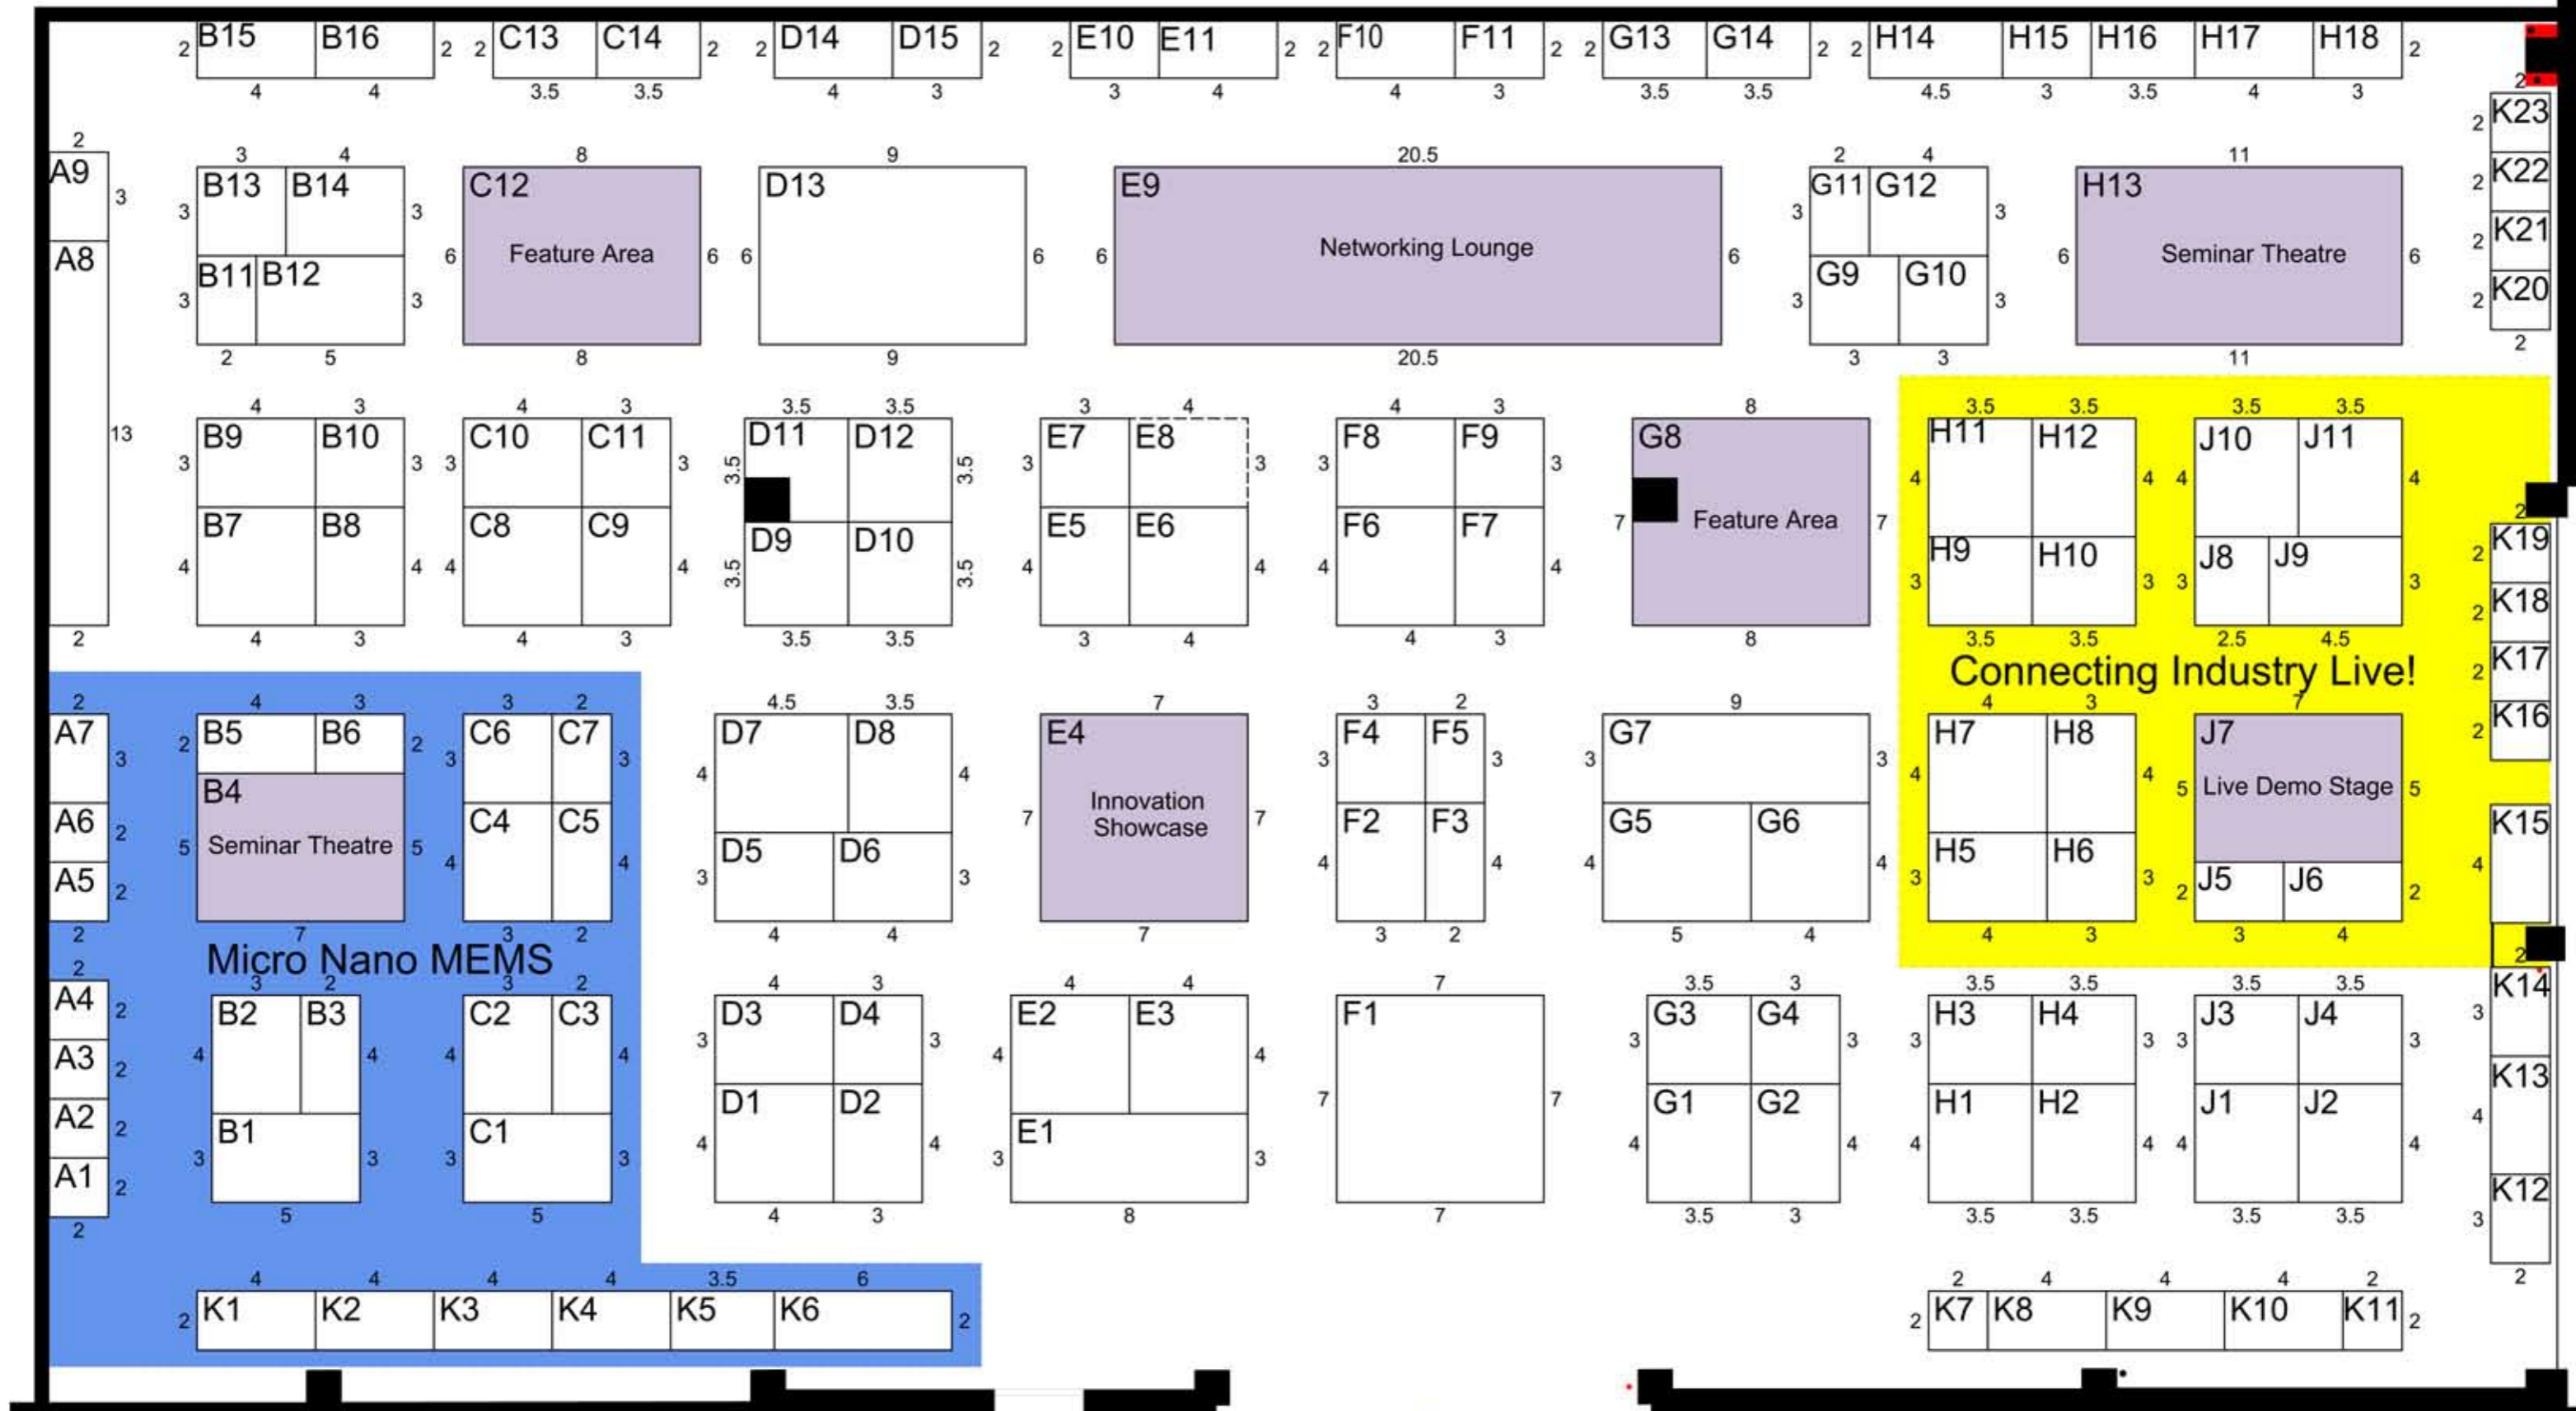

## 26 - 27 September 2017

showlite  
©All rights reserved

  
**Entrance**

The dimensions on this plan have not been verified by Showlite Ltd and no responsibility can be accepted for any discrepancies

**the nec**  
birmingham  
HALL 1