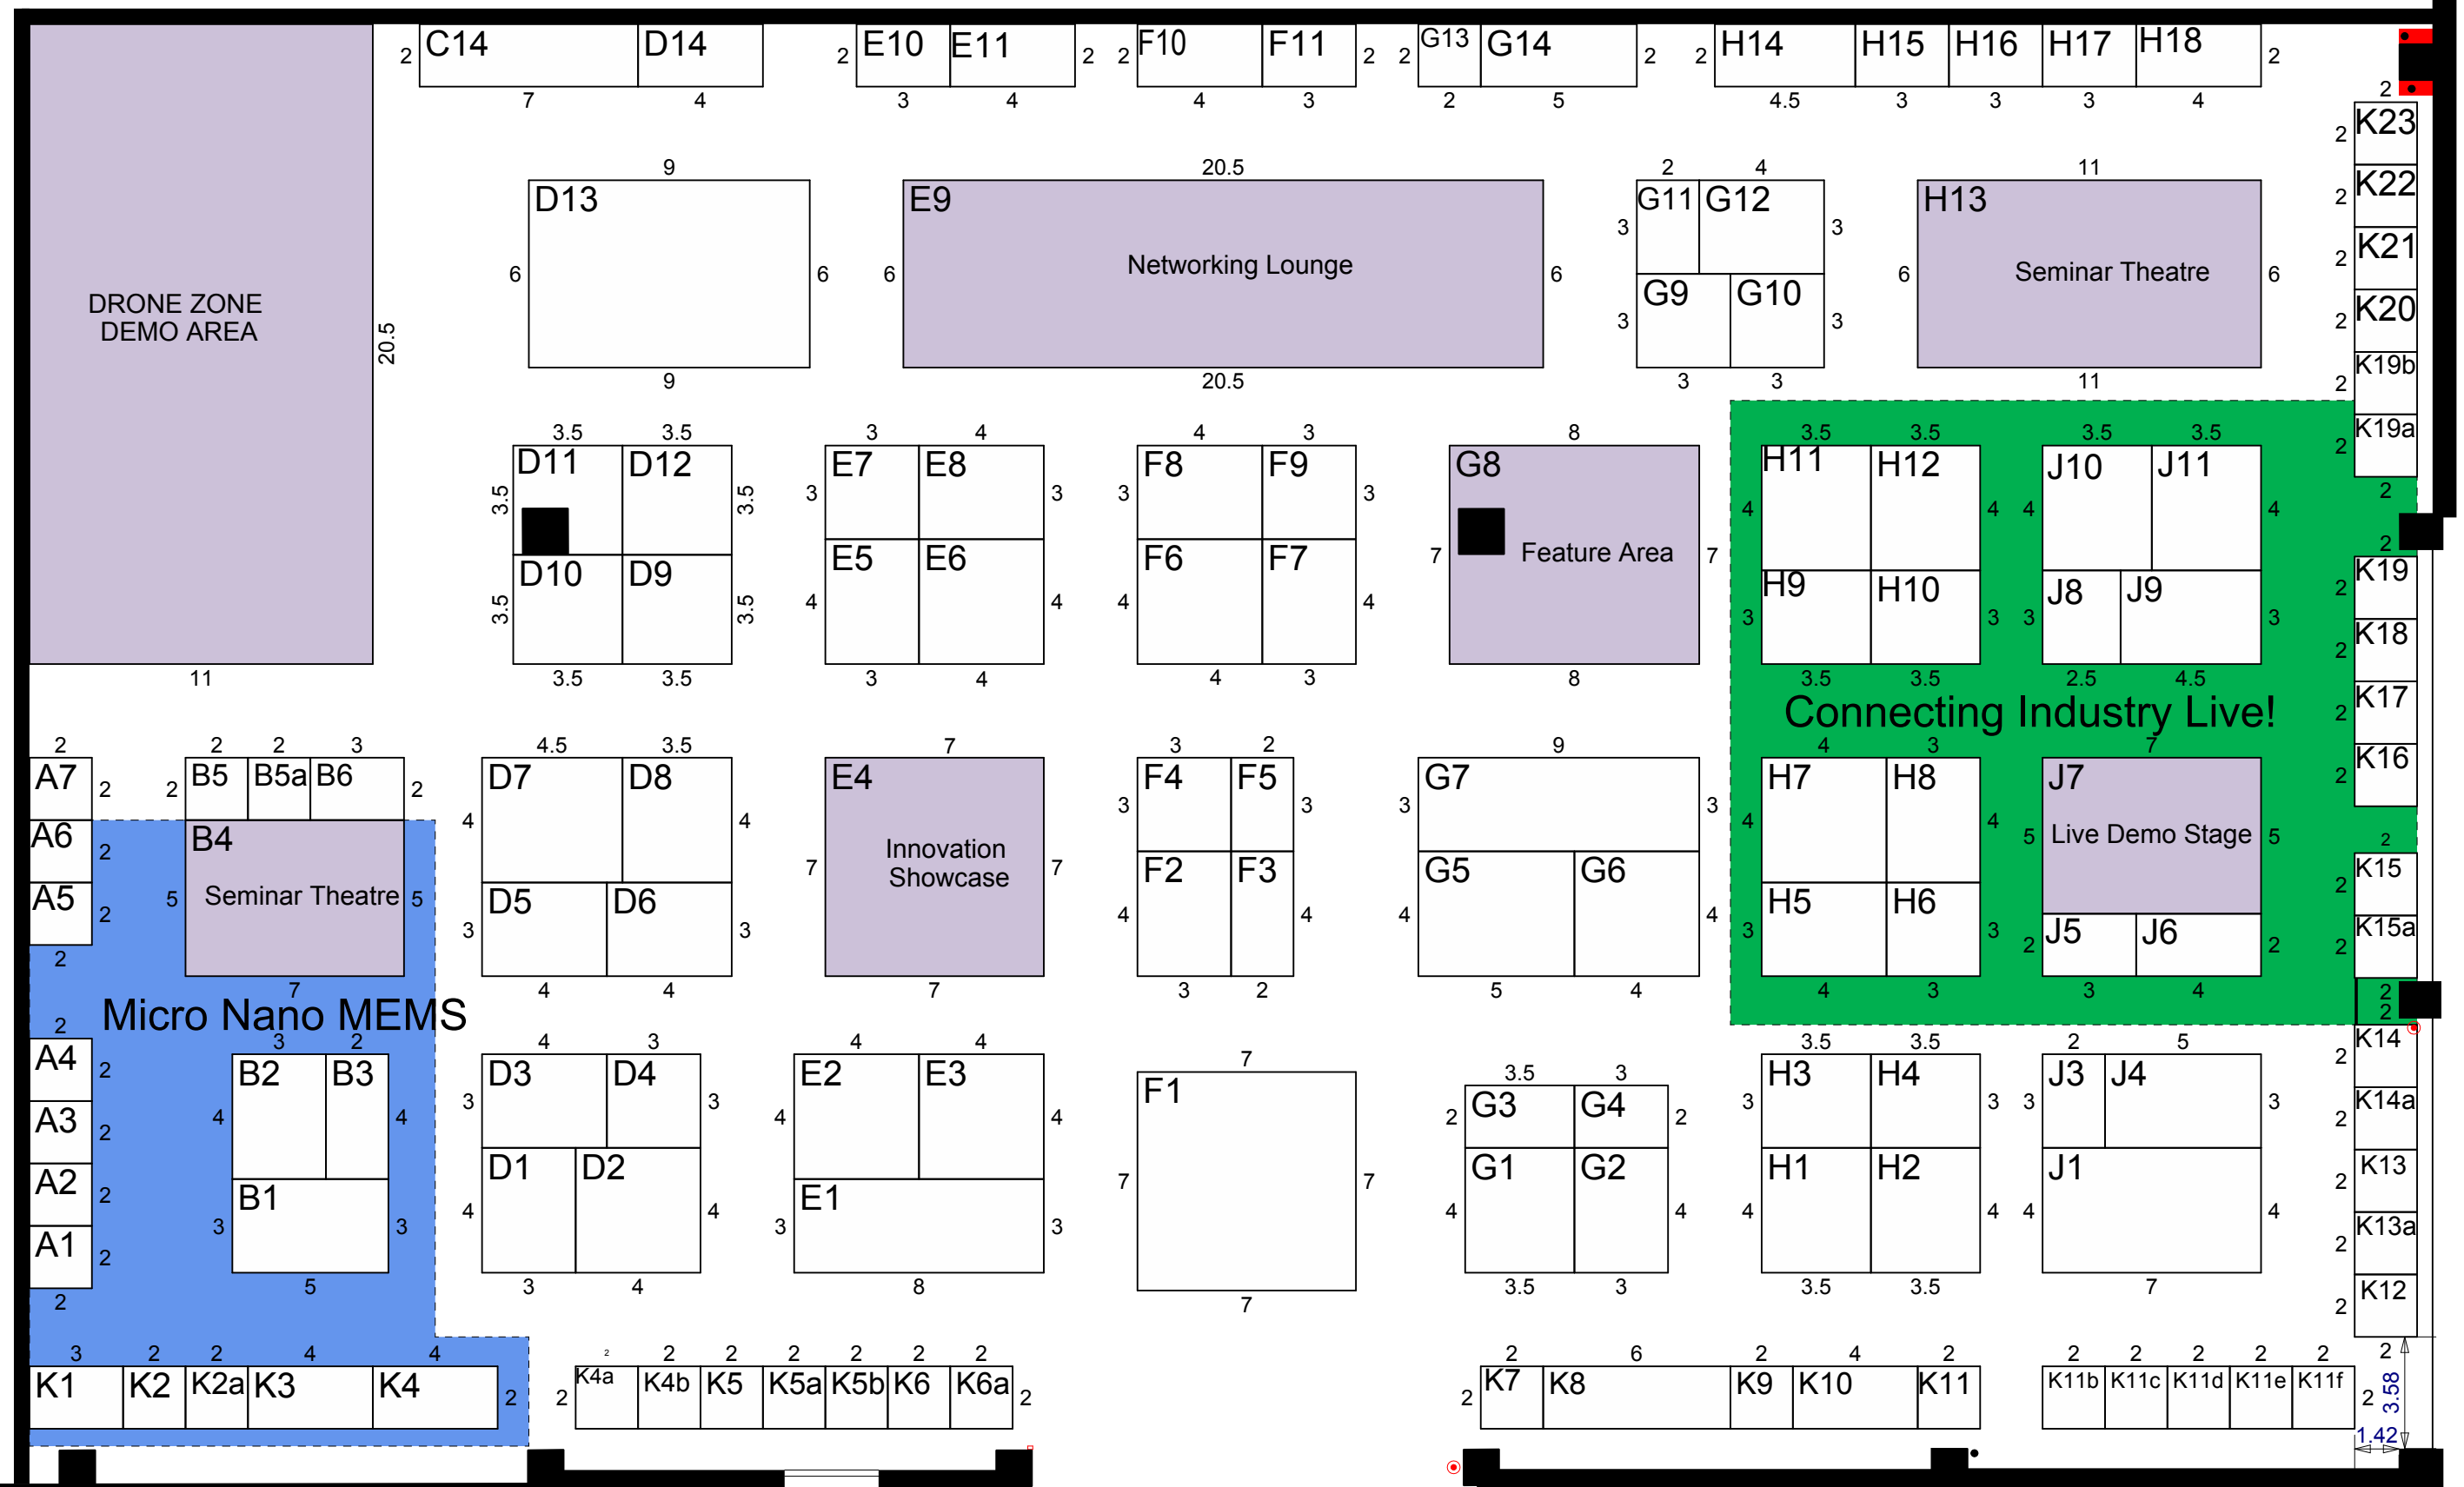

Sensors & Instrumentation, Micro Nano MEMS & Industry Live! 2017

26 - 27 September 2017

showlite
©All rights reserved

Entrance

Date : 01 Aug 2017
Issue : 33

The dimensions on this plan have not been verified by Showlite Ltd and no responsibility can be accepted for any discrepancies

the nec
birmingham
HALL 1